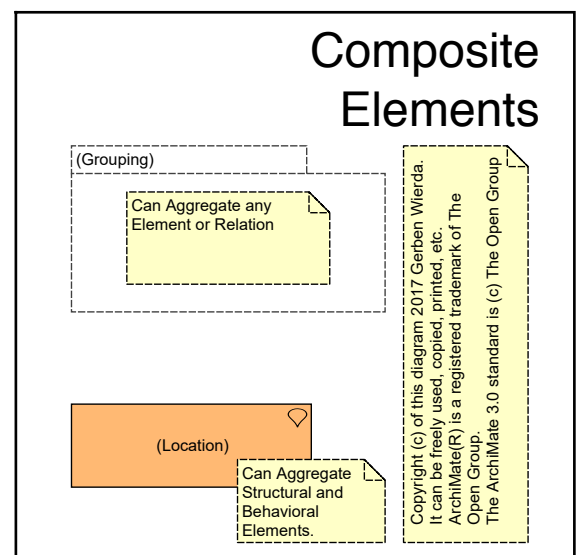

ArchiMate® 3.0.1 metamodel – Non-Core

Only direct relations are shown

See <http://masteringarchimate.com/>
for more on ArchiMate
ArchiMate is a Registered Trademark
of The Open Group