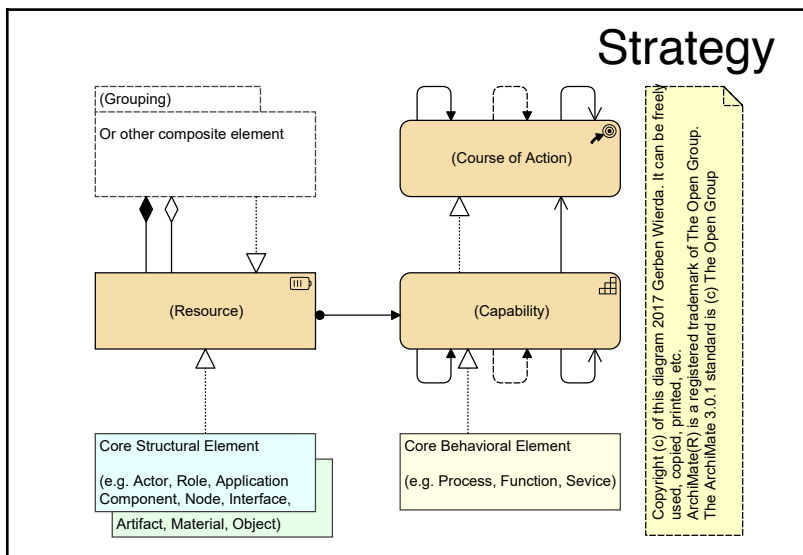

ArchiMate® 3.0.1 metamodel – Non-Core

Only direct relations are shown

See <http://masteringarchimate.com/>
for more on ArchiMate
ArchiMate is a Registered Trademark
of The Open Group