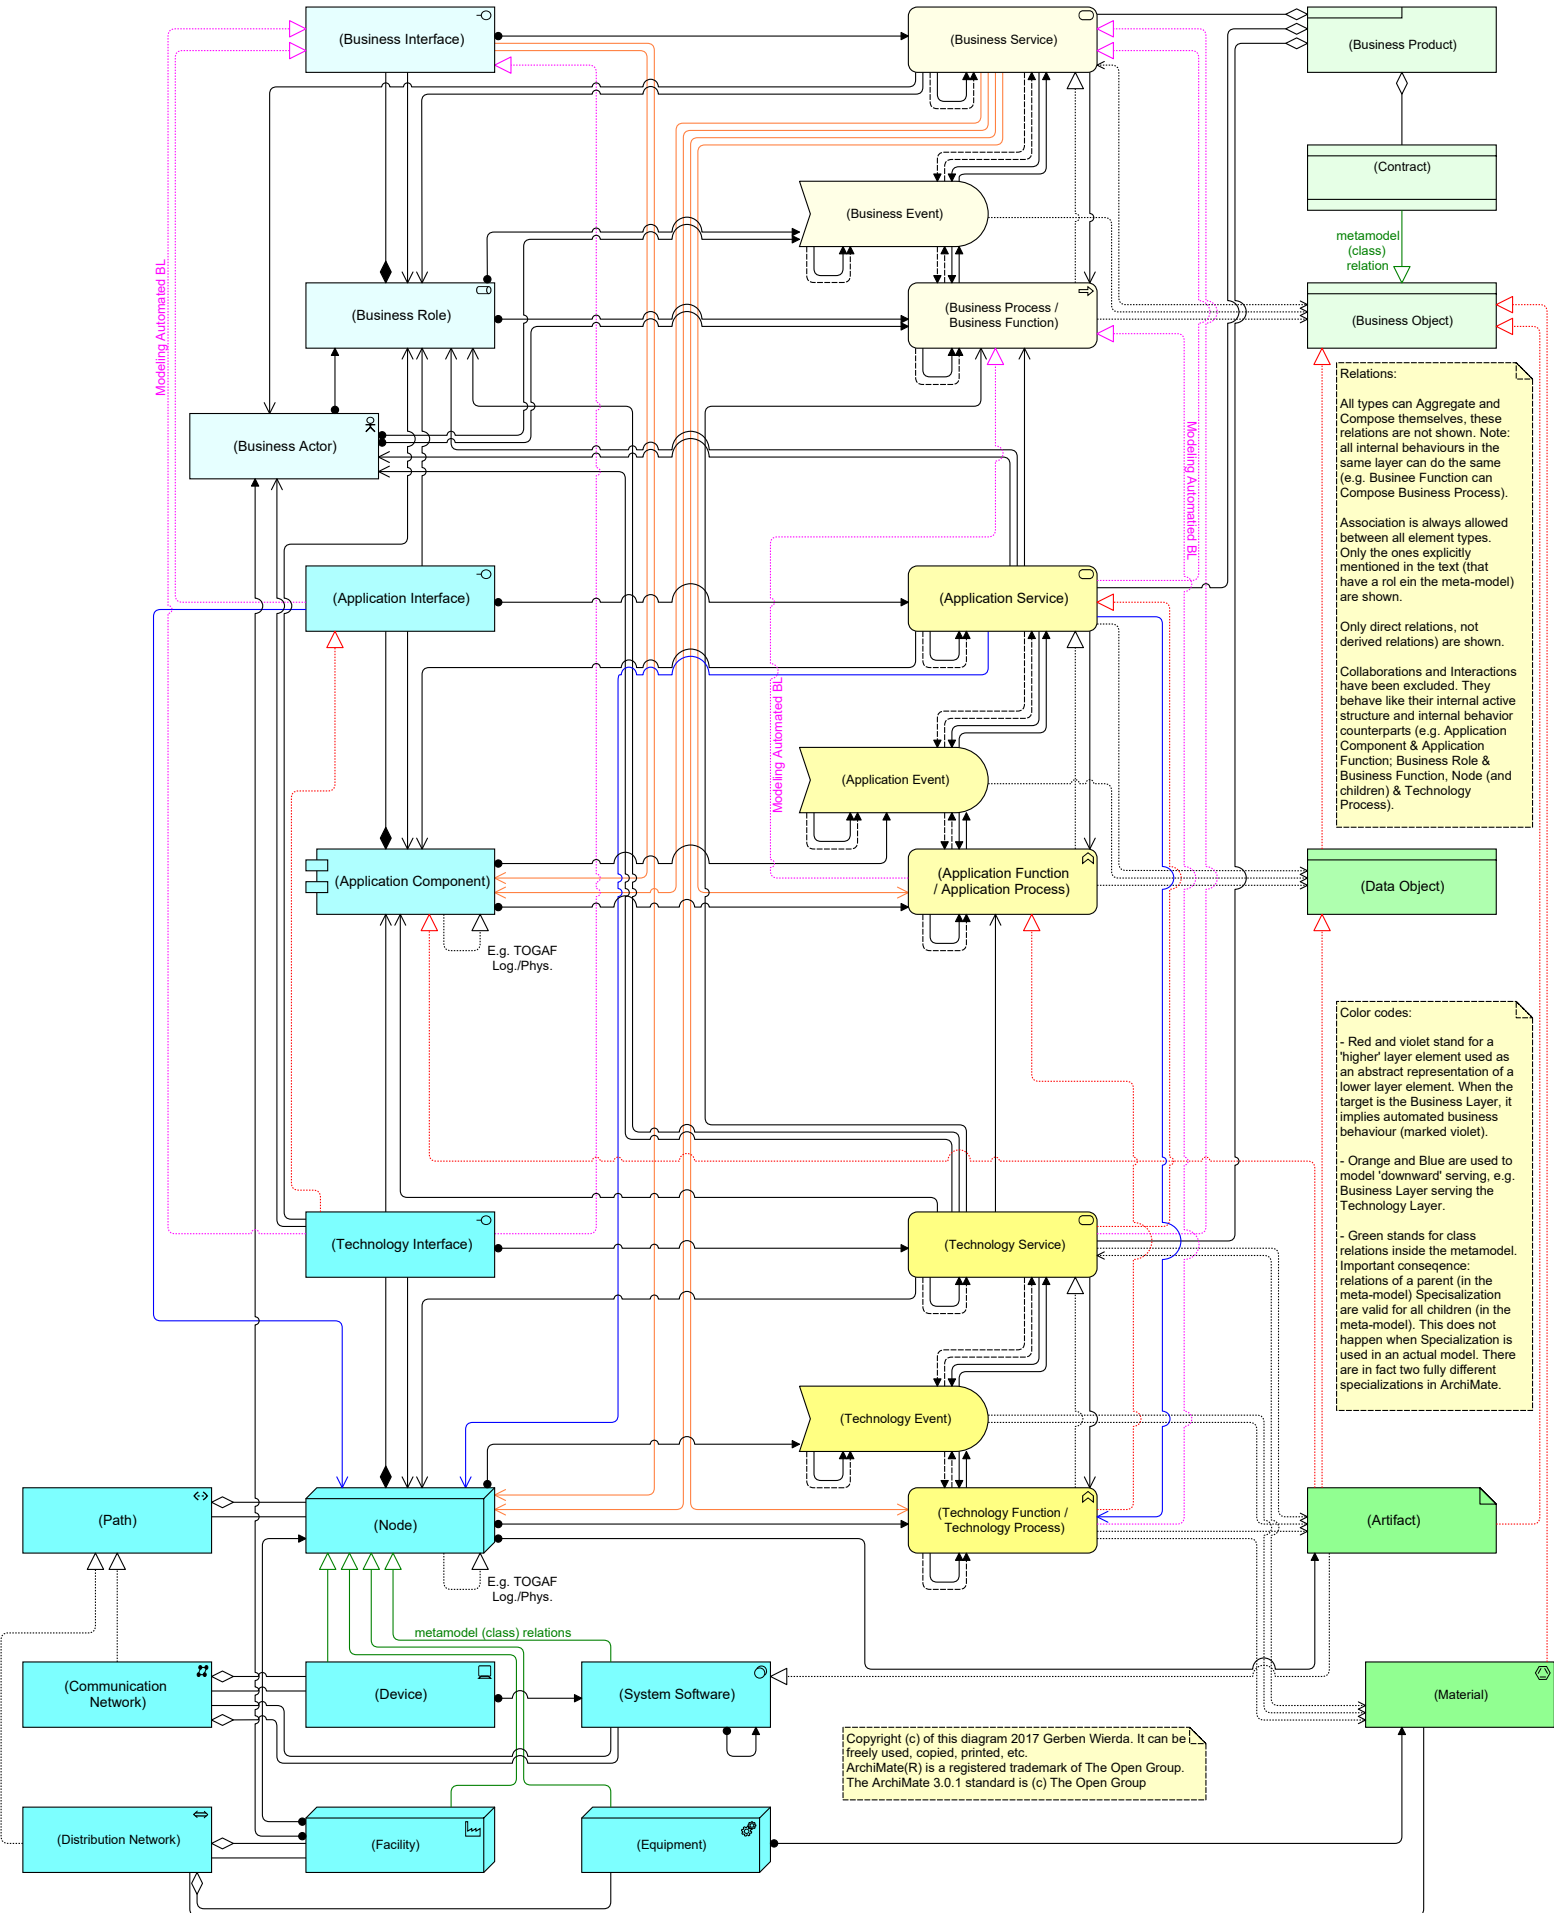

ArchiMate® 3.0.1 metamodel – Core

Only direct relations are shown, expanded to show only real meta-model elements
 Uses the Mastering ArchiMate 9-colour scheme, to assist learning and quick reading

ArchiMate® 3.0.1 metamodel – Non-Core

Only direct relations are shown

See <http://masteringarchimate.com/>
for more on ArchiMate
ArchiMate is a Registered Trademark
of The Open Group