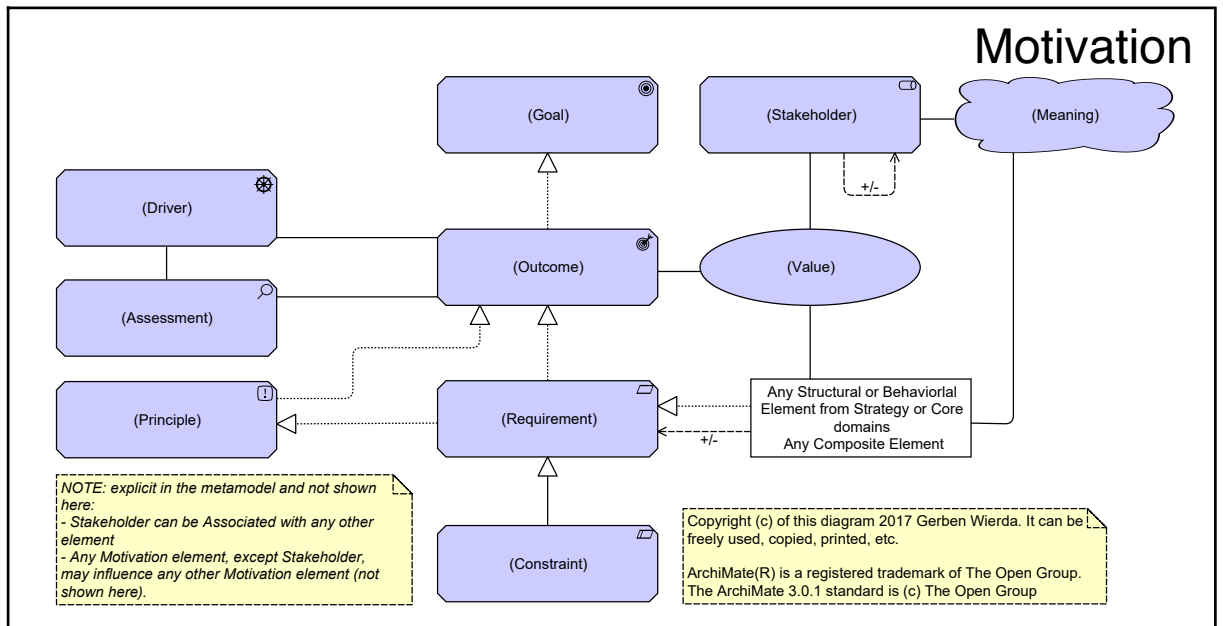

ArchiMate® 3.0.1 metamodel – Non-Core

Only direct relations are shown

See <http://masteringarchimate.com/>
for more on ArchiMate
ArchiMate is a Registered Trademark
of The Open Group