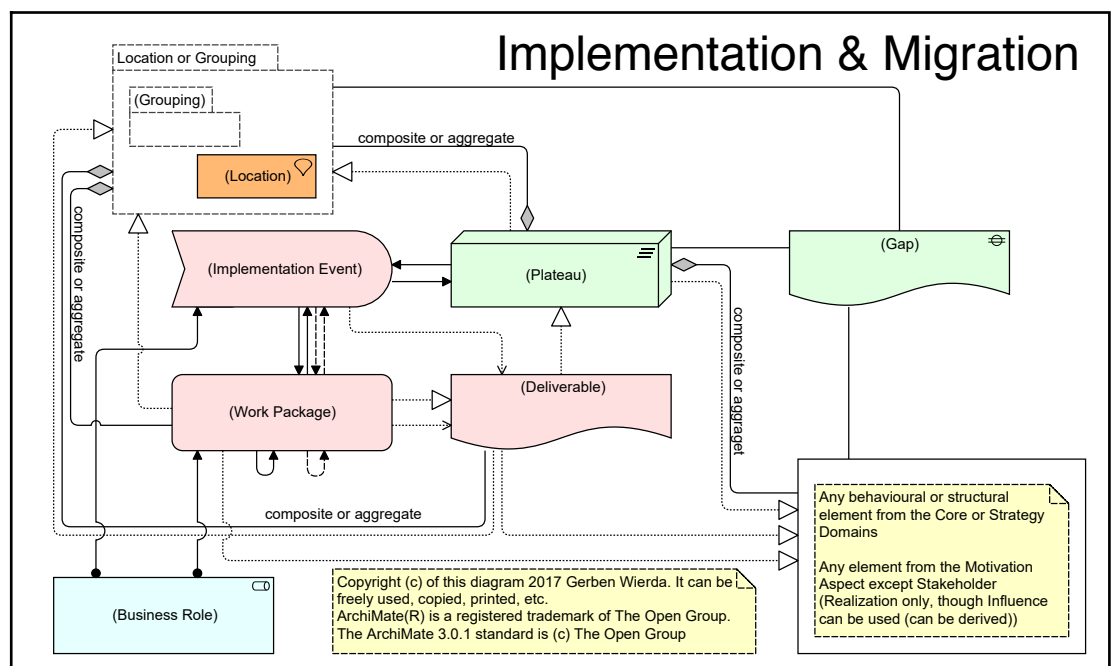

ArchiMate® 3.0.1 metamodel – Non-Core

Only direct relations are shown

See <http://masteringarchimate.com/>
for more on ArchiMate
ArchiMate is a Registered Trademark
of The Open Group